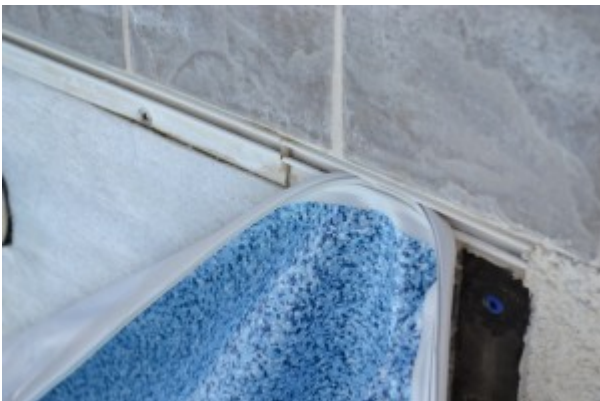

# Tru-Tile by Latham Industries in Vinyl and Hybrid Pools

There are so many options when choosing a surface for your pool. It can be overwhelming. First, start with your budget. How much are you looking to pay? Next, consider your level of maintenance. Do you want something that can wear and tear or something that is low-key?

If you are looking for a beautiful and low maintenance option for your pool surface, consider TruTile by [Latham Industries](#). It has the look of natural ceramic tile but the low-maintenance of a vinyl liner. The TruTile system available through [Legendary Escapes](#) allows you to have both!

Enjoy all the advantages of vinyl with all the beauty of real tile!

- Works in a vinyl liner pool designed for the TruTile

system

- Works with six-inch ceramic tile designs
- All floor patterns are available for your vinyl liner
- Vinyl liners are softer to the touch than concrete pools
- Vinyl liners are easier to clean than concrete pools
- Trim colors come in white, gray and blue